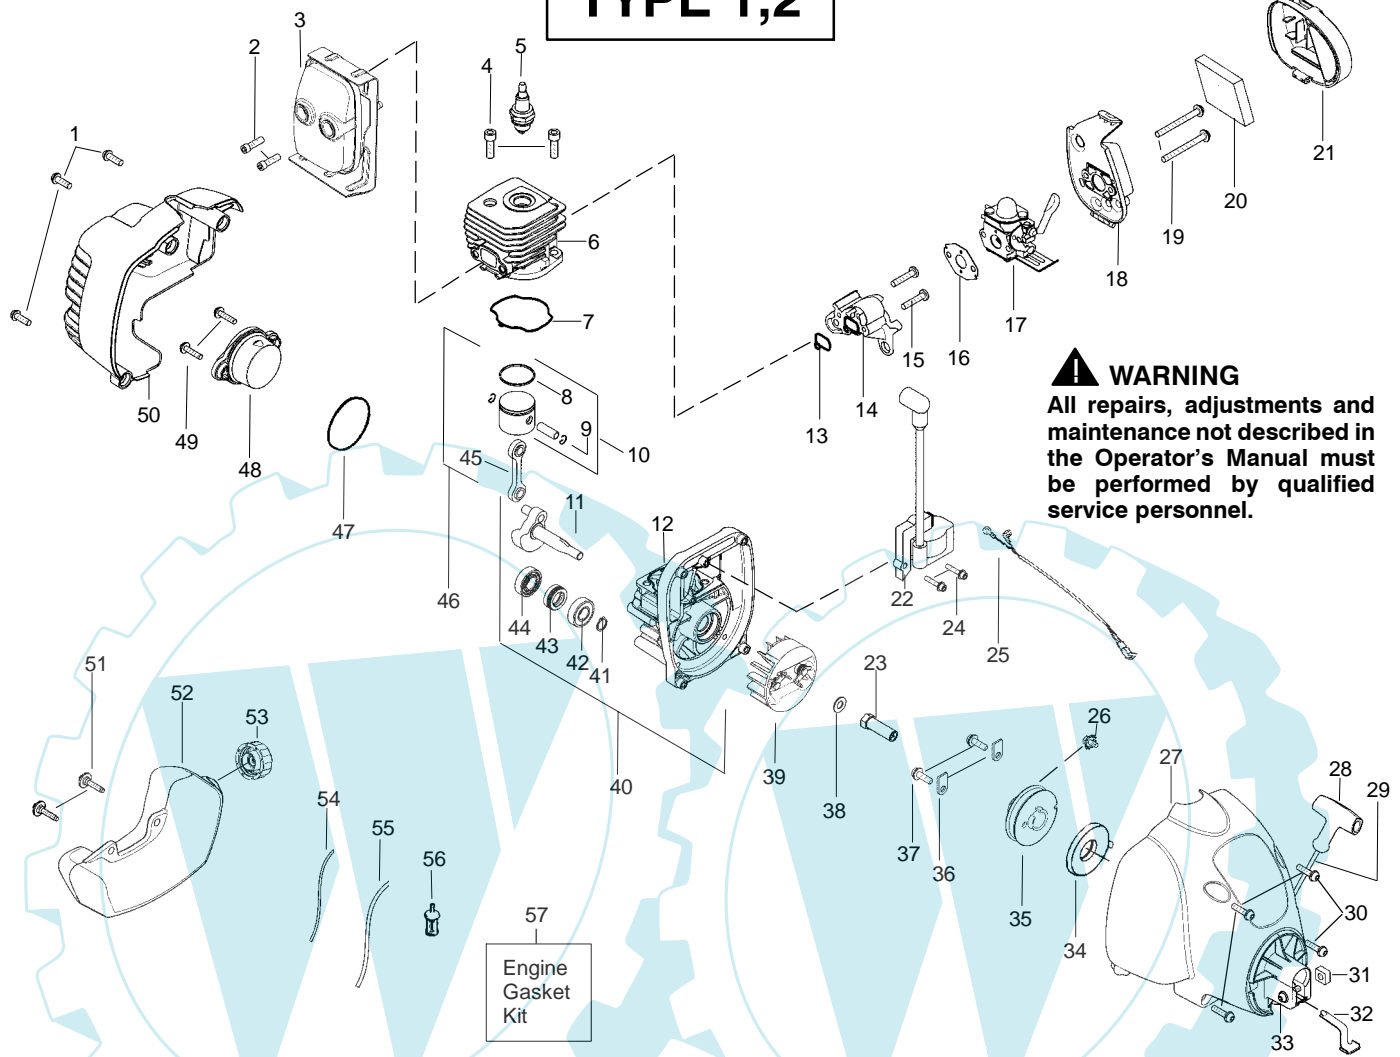

PARTS LIST NO. 530165569		OKAY PARTS LIST	MODEL(s) OK250	
DATE 4/19/05	Replaces 3/17/05 - 5300165569-01		NOTE: Illustration may differ from actual model due to design changes	PAGE NO. 3

TYPE 1,2

Ref.	Part No.	Description	Ref.	Part No.	Description	Ref.	Part No.	Description
1.	530015880	Screw	20.	530057781	Foam-Air Filter	44.	530032125	Inner Bearing
2.	530058982	Bolt-Muffler	21.	530057584	Cover-Air Box	45.	530069945	Assy-Connecting Rod
3.	530059826	Assy-Muffler/Shield (Incl. 2)	22.	545024901	Ignition Module	46.	530071785	Kit-Piston/Rod Assy (Incl. 10 & 45)
4.	530015953	Screw-Cylinder	23.	530038604	Coupling-Drive	47.	530071750	O-Ring-C'case (kit)
5.	952030249	Spark Plug (RCJ 6Y)	24.	530016357	Screw	48.	530057954	Assy-Plug (incl.47)
6.	530012541	Cylinder	25.	530049018	Assy-Harness	49.	530016386	Screw
7.	530071750	Seal-Cylinder (kit)	26.	530016392	Screw	50.	530057580-03	Shroud-Rear
8.	530055120	Piston Ring	27.	545010603	Assy.-Fan Hsg	51.	530016431	Retainer-Tank
9.	530015162	Retainer-Piston Pin	28.	530027569	Handle-Starter	52.	530058712	Assy-Fuel Tank (incl. filter, lines & fuel cap)
10.	530071833	Kit - Piston (Incl. 8, 9)	29.	530071767	Kit - Rope	53.	530014347	Assy-Fuel Cap
11.	530057829	Assy-Crankshaft	30.	530015810	Screw	54.	530069247	Kit-Fuel Line (Small)
12.	530012582	Assy-Crankcase (Incl. 42,43,44)	31.	530016124	Nut	55.	530069216	Kit-Fuel Line (Large)
13.	530071750	Seal-Cyl/Carb.(kit)	32.	530057588	Clip-Spring	56.	530095646	Assy-Fuel Pickup
14.	530057547	Adapter-Carb.	33.	530016430	Screw	57.	530071750	Kit-Engine Gasket (Incl. 7,13,16,47)
15.	530016309	Screw	34.	530042085	Spring-Starter			
16.	530071750	Gasket-Carb. (kit)	35.	530071786	Kit-Pulley-Starter			
17.	530071822	Kit-Carb.(C1U-W24)	36.	530027523	Retainer-Pulley			
(Note: Repair kits are not available for this carburetor)			37.	530015775	Screw			
18.	530059267	Air Box	38.	530015828	Washer-Flat			
19.	530016429	Screw	39.	545005101	Assy-Flywheel			
			40.	530071768	Assy-C'case & C'shaft (Incl. 11,12,41)			
			41.	530015941	Retain. Ring-C'shaft			
			42.	530055728	Outer Bearing			
			43.	530019264	Seal			

✓ = NEW PART NUMBER FOR THIS IPL   * = REFER TO THE SERVICE REFERENCE INDICATED FOR MORE INFORMATION. (LOCATED AT END OF IPL)