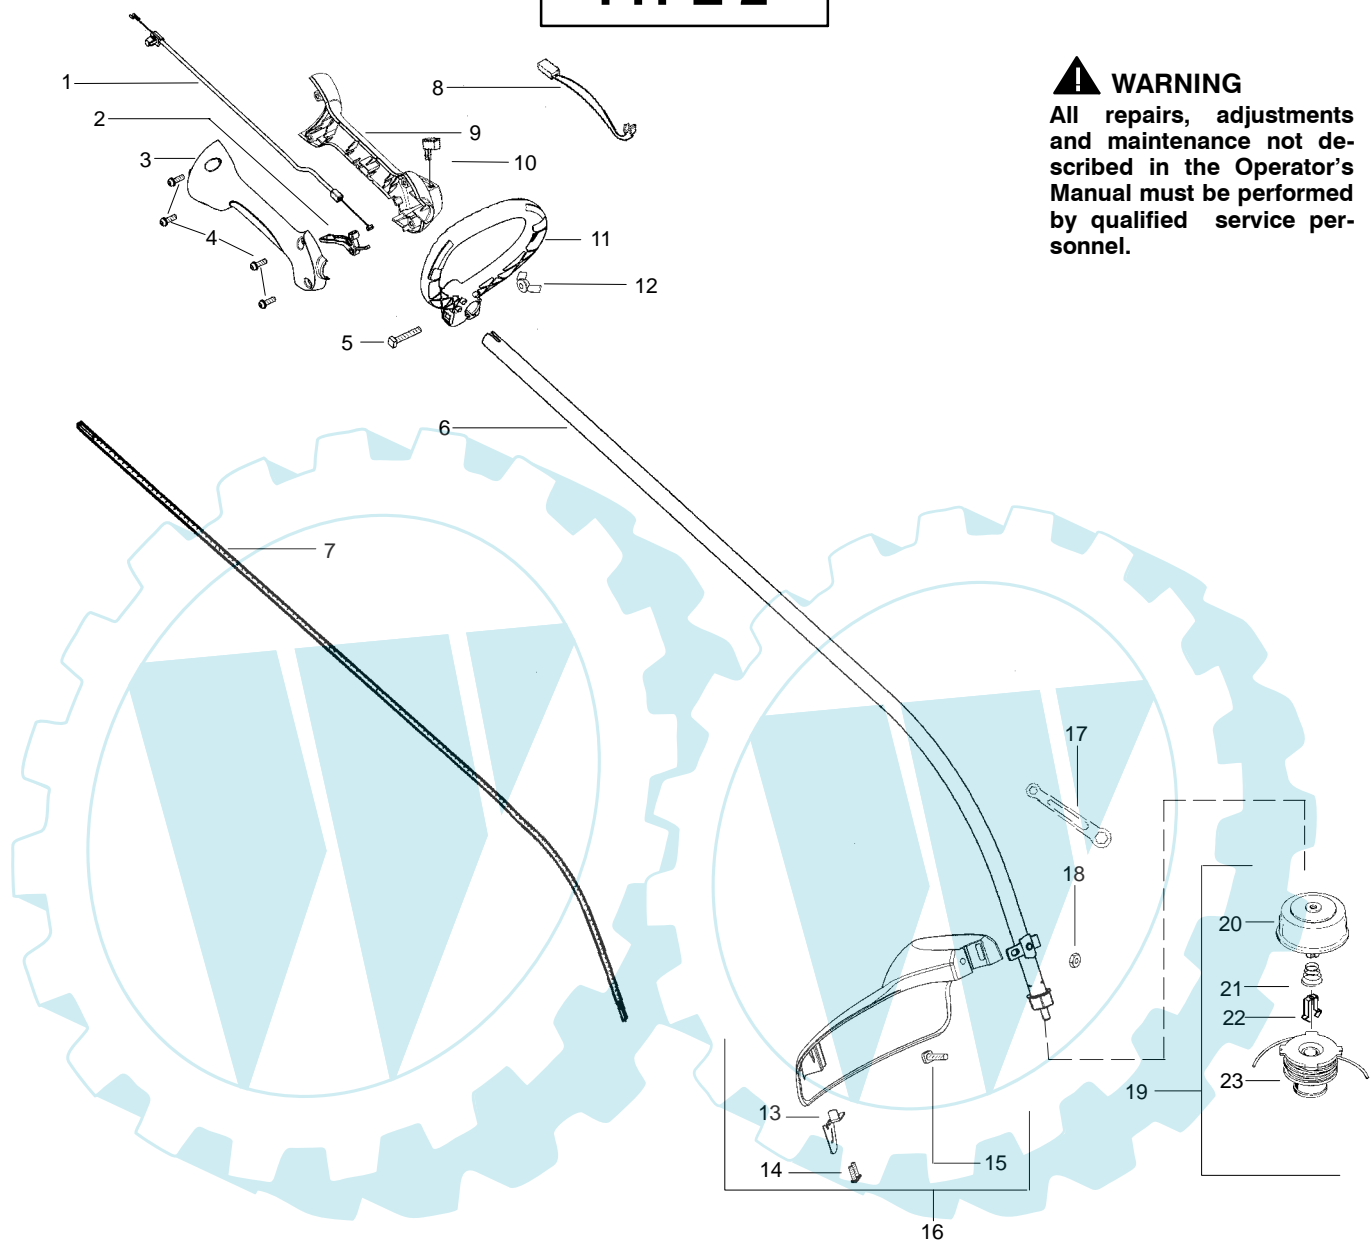

PARTS LIST NO.		OKAY PARTS LIST	MODEL(s)
DATE	Replaces		OK250
4/19/05	3/17/05 - 5300165569-01	Note: Illustration may differ from actual model due to design changes	PAGE NO. 2

TYPE 2

⚠ WARNING
All repairs, adjustments and maintenance not described in the Operator's Manual must be performed by qualified service personnel.

Ref.	Part No.	Description	Ref.	Part No.	Description
1.	530057991	Assy - Throttle Cable	17.	530056401	Wrench
2.	530049107	Trigger	18.	530015197	Nut
3.	530057582	Throttle Hsg. (Right)	19.	530095846	Assy - TNG VI Cutting Head (Incl. 20,21,22,23)
4.	530015880	Screw - Throttle Hsg.	20.	530095776	Assy - Hub
5.	530015821	Bolt - Handle	21.	530053241	Spring - Compression
6.	545024806	Assy - Drive Shaft Hsg.	22.	530401957	Clip - Retainer - Head
7.	530096275	Shaft - Flex	23.	530095845	Assy - Spool w/Line
8.	530054183	Assy - Wire			
9.	530059952	Throttle Hsg. (Left)			
10.	530069572	Kit - Switch			
11.	530058580	Assy. - Handle (Incl. 5, 12)			
12.	530016152	Wingnut			
13.	530052287	Line Limiter			
14.	530015966	Screw - Line Limiter			
15.	530015820	Bolt			
16.	530071972	Kit - Shield Assy (Incl. 13, 14, 15, 17, 18)			
			Not Shown		
				---	Operator Manual
				530166156	Euro
				530166157	Euro III
				530166158	Euro IV
				530150303	Decal - Shaft Warning

✂ = NEW PART NUMBER FOR THIS IPL   ★ = REFER TO THE SERVICE REFERENCE INDICATED FOR MORE INFORMATION. (LOCATED AT END OF IPL)