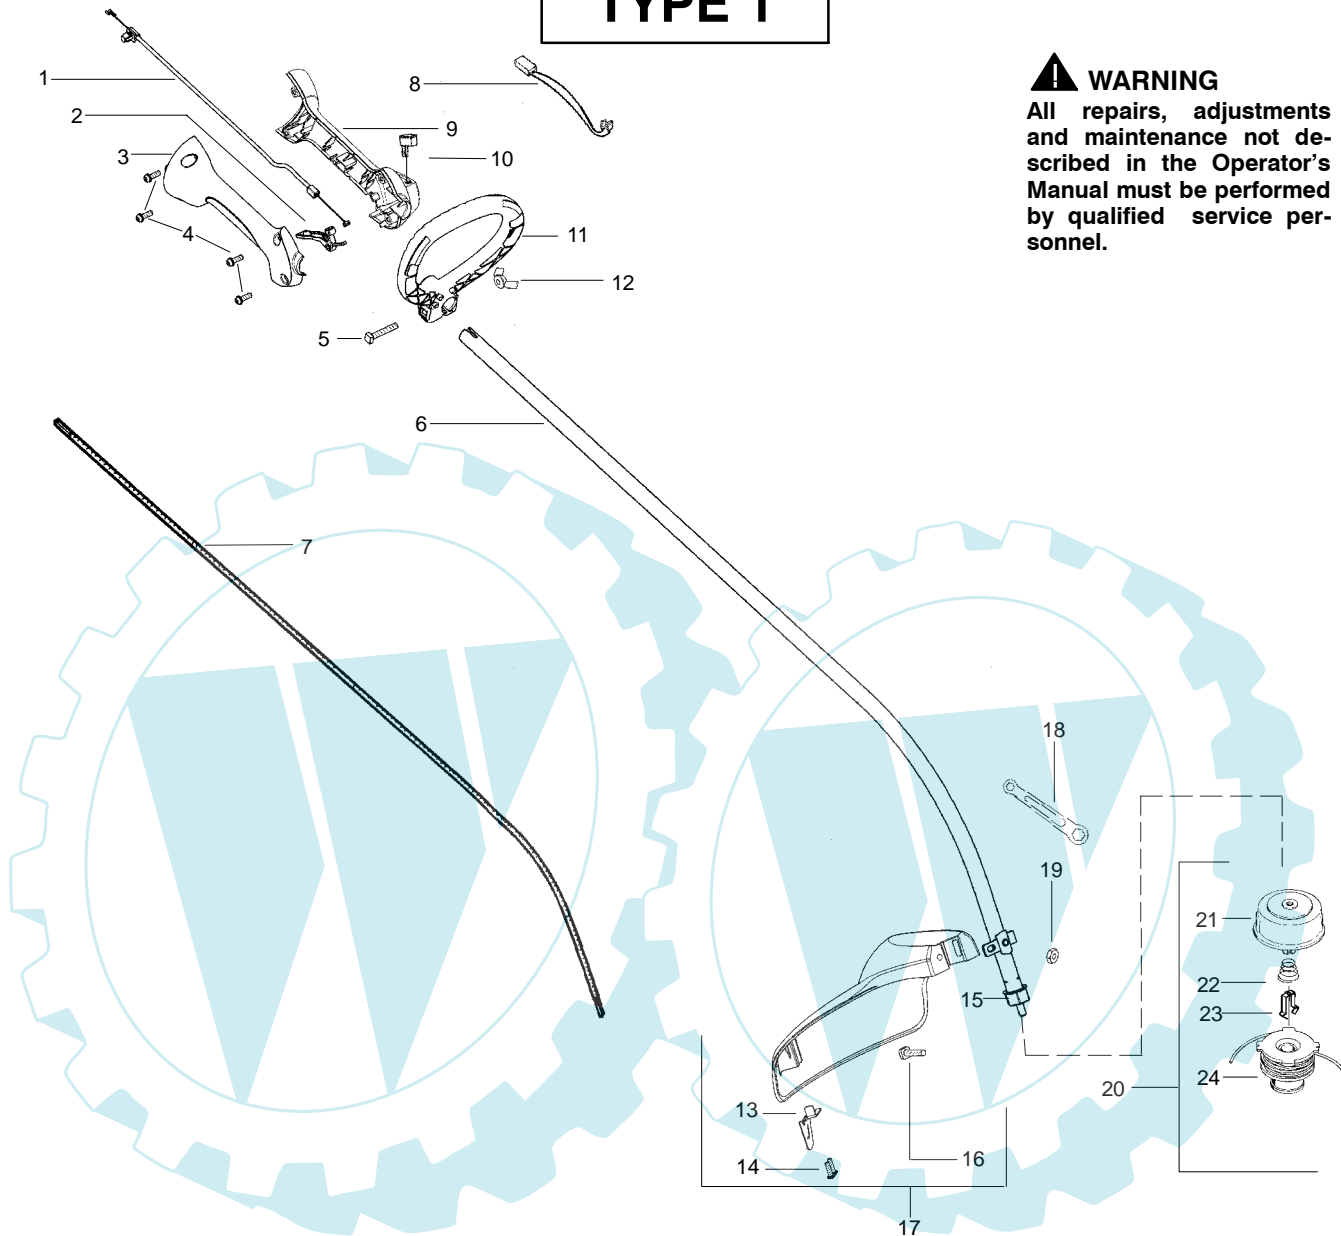

PARTS LIST NO. 530165569		OKAY PARTS LIST	MODEL(s) OK250	
DATE 4/19/05	Replaces 3/17/05 - 5300165569-01		NOTE: Illustration may differ from actual model due to design changes	PAGE NO. 1

TYPE 1

WARNING
All repairs, adjustments and maintenance not described in the Operator's Manual must be performed by qualified service personnel.

Ref.	Part No.	Description	Ref.	Part No.	Description
1.	530057991	Assy - Throttle Cable	18.	530056401	Wrench
2.	530049107	Trigger	19.	530015197	Nut
3.	530057582	Throttle Hsg. (Right)	20.	530095846	Assy - TNG VI Cutting Head (Incl. 21,22,23,24)
4.	530015880	Screw - Throttle Hsg.	21.	530095776	Assy - Hub
5.	530015821	Bolt - Handle	22.	530053241	Spring - Compression
6.	545041301	Assy - Drive Shaft Hsg.	23.	530401957	Clip - Retainer - Head
7.	530095242	Shaft - Flex	24.	530095845	Assy - Spool w/Line
8.	530054183	Assy - Wire			
9.	530059952	Throttle Hsg. (Left)	Not Shown		
10.	530069572	Kit - Switch	---		Operator Manual
11.	530058580	Assy. - Handle (Incl. 5,12)	530166156		Euro
12.	530016152	Wingnut	530166157		Euro III
13.	530052287	Line Limiter	530166158		Euro IV
14.	530015966	Screw - Line Limiter	530150303		Decal - Shaft Warning
15.	530095563	Dust Cup			
16.	530015820	Bolt			
17.	530071972	Kit - Shield Assy (Incl. 13,14,16,18,19)			

✓ = NEW PART NUMBER FOR THIS IPL   ★ = REFER TO THE SERVICE REFERENCE INDICATED FOR MORE INFORMATION. (LOCATED AT END OF IPL)